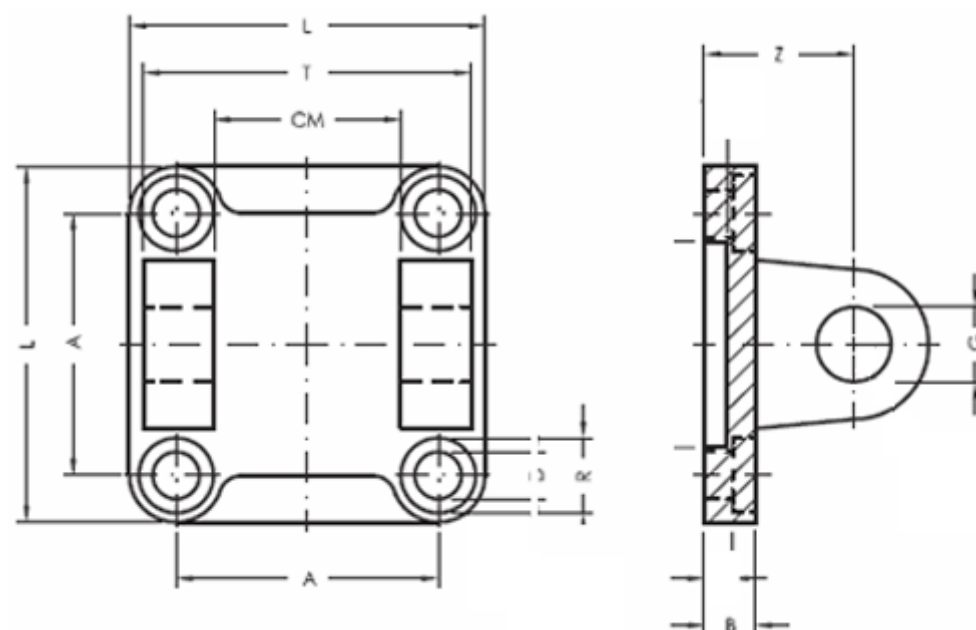

Article number: 587000363

Description: Female hinge MP2, 0003/63
for 63 mm cylinder

Measures

A	= 56.5	T = 70
B	= 11	Z = 32
CM	= 40	
Cylinder size	= 63	
D	= 9.0	
G	= 16	
L	= 75	
R	= 25	